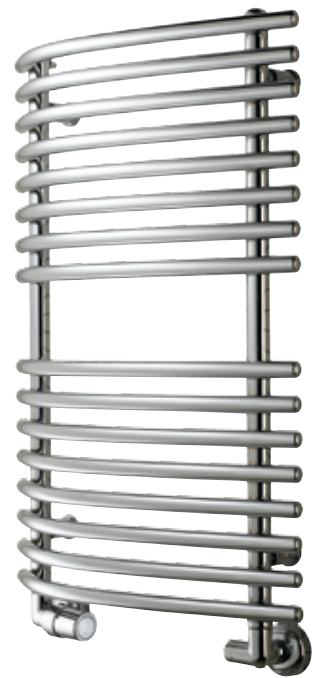

See the entire *living design*® series and X-tra Collection™ at heating.danfoss.com